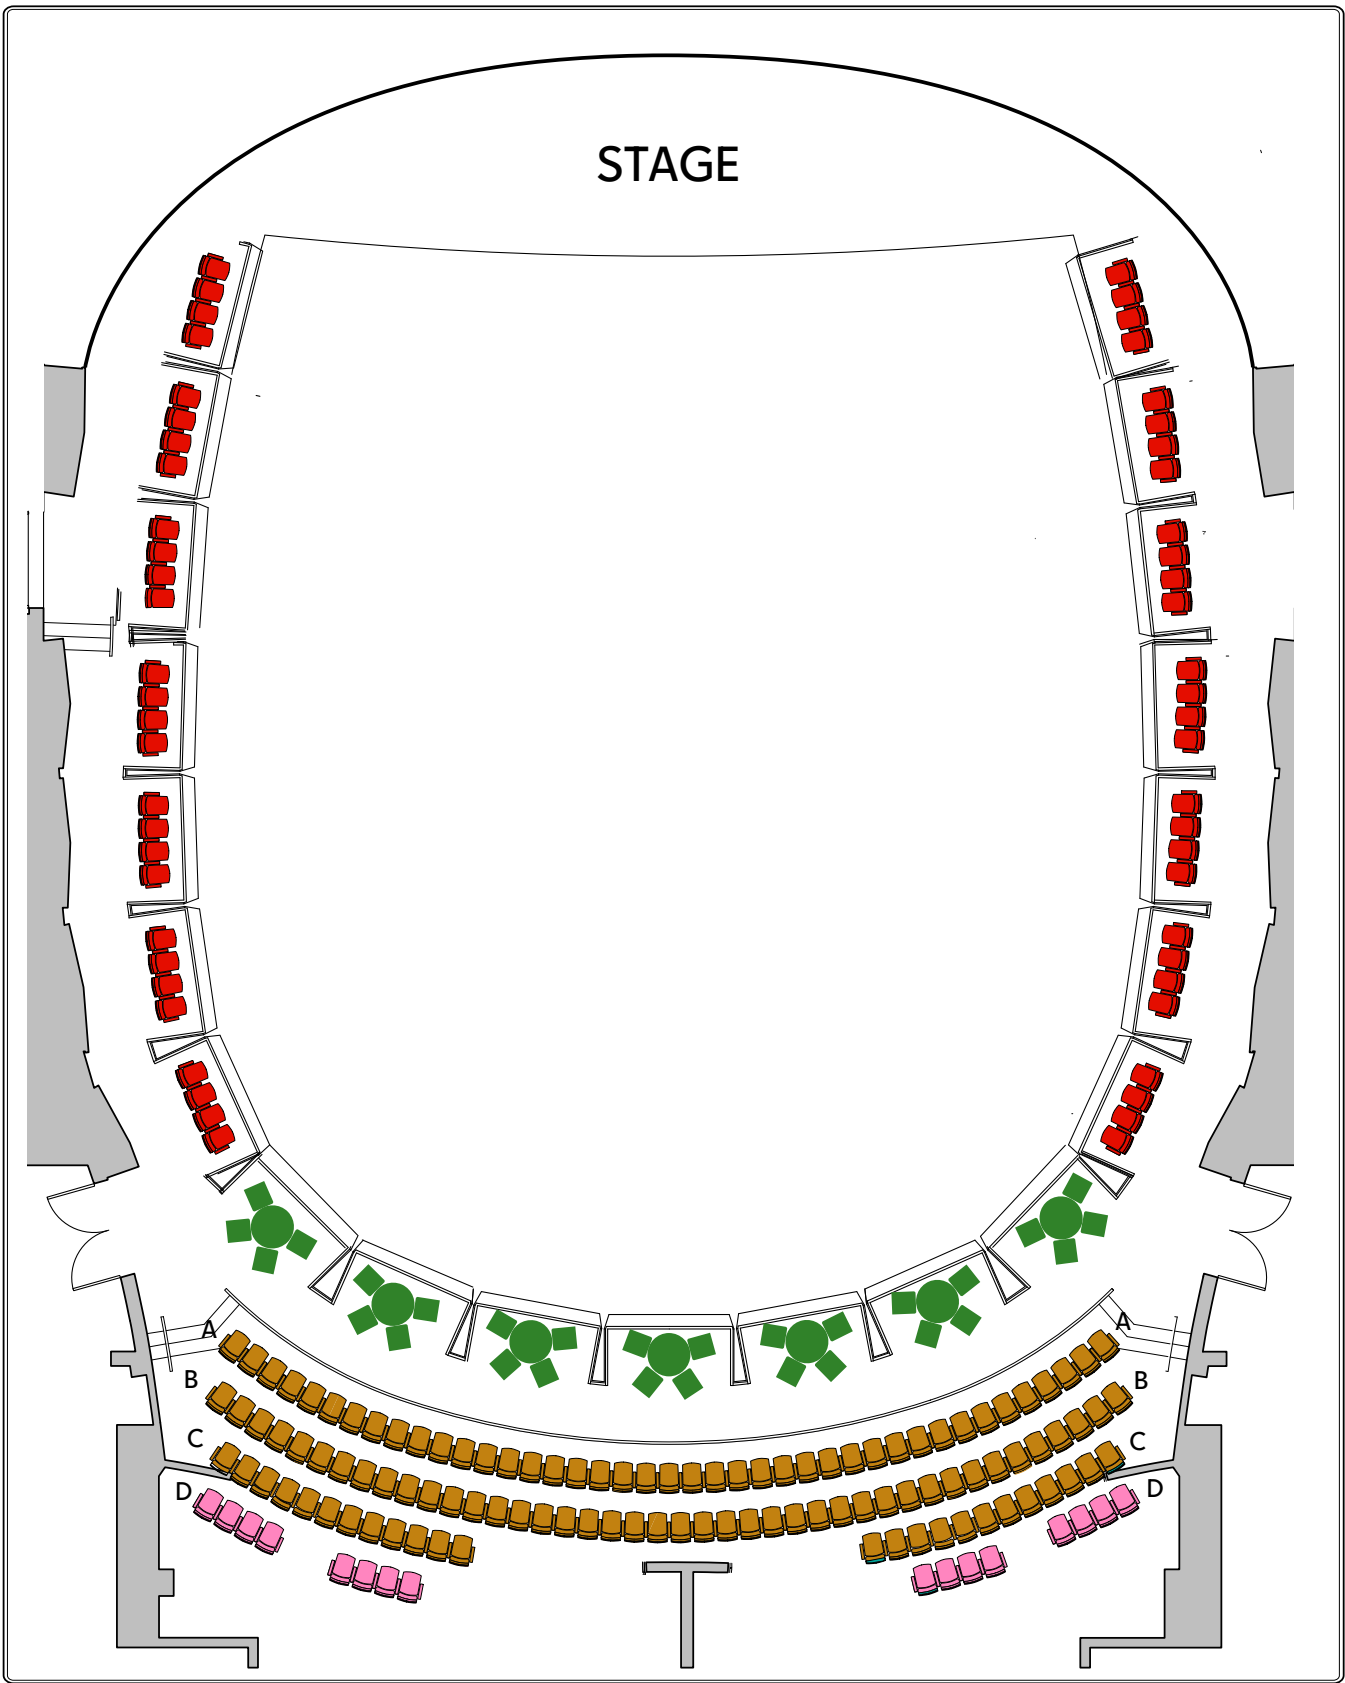

COMEDY
VS **CANCER**
 Memorial Sloan Kettering
 Cancer Center

Orchestra Level

- Private Table
- Host Committee Ticket
- Orchestra Preferred Ticket
- Orchestra Ticket
- General Admission Ticket

COMEDY
VS **CANCER**
 Memorial Sloan Kettering
 Cancer Center

Mezzanine Level

- Private Table
- Mezzanine Box
- General Admission Ticket
- Balcony Ticket

COMEDY
VS **CANCER**
 Memorial Sloan Kettering
 Cancer Center

Balcony Level

- General Admission Ticket
- Balcony Ticket