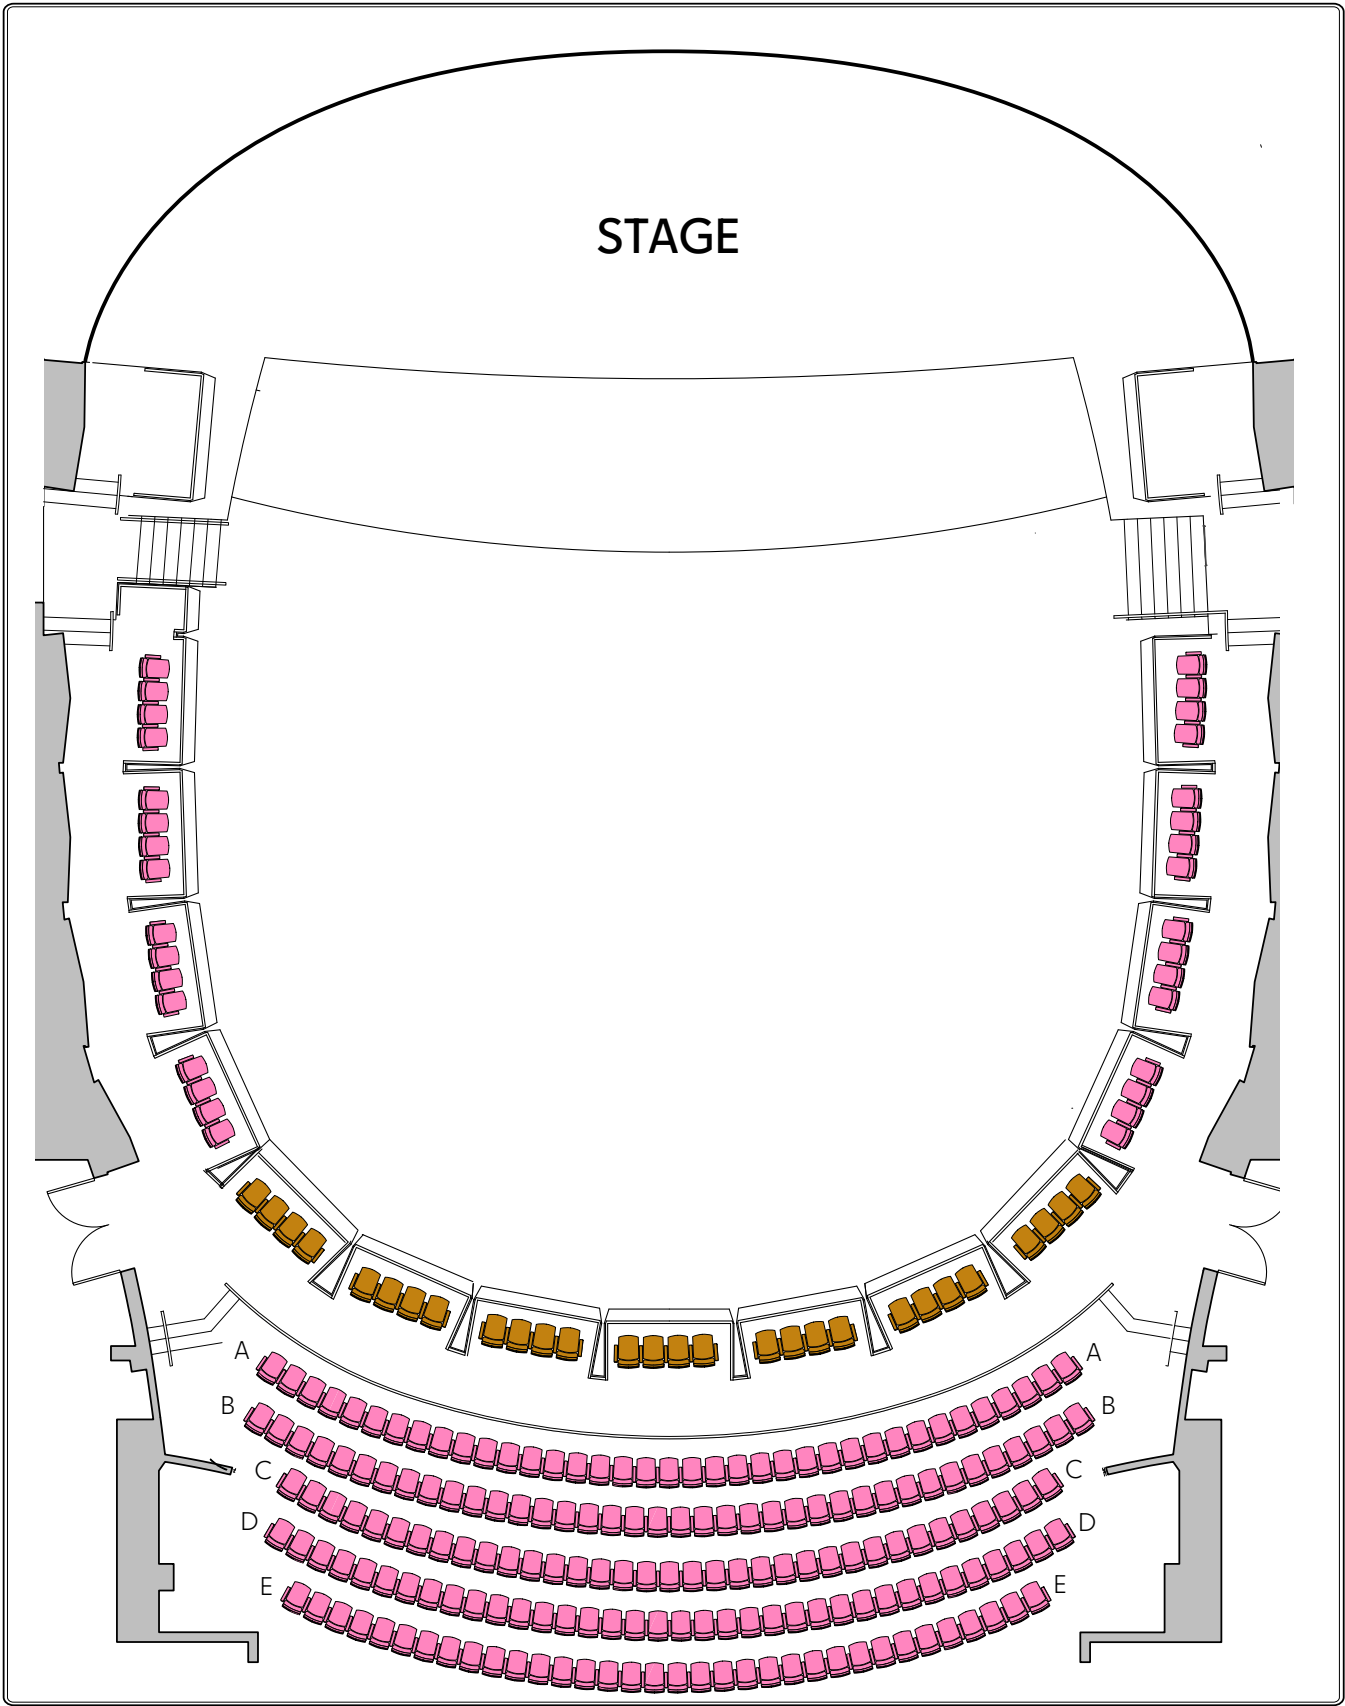

COMEDY
VS **CANCER**
 Memorial Sloan Kettering
 Cancer Center

Orchestra Level

- Private Table
- Host Committee Ticket
- Orchestra Preferred Ticket
- Orchestra Ticket
- General Admission Ticket

COMEDY
VS **CANCER**
 Memorial Sloan Kettering
 Cancer Center

Mezzanine Level

- Private Table
- Mezzanine Box
- General Admission Ticket
- Balcony Ticket

COMEDY
VS **CANCER**
 Memorial Sloan Kettering
 Cancer Center

Balcony Level

- General Admission Ticket
- Balcony Ticket