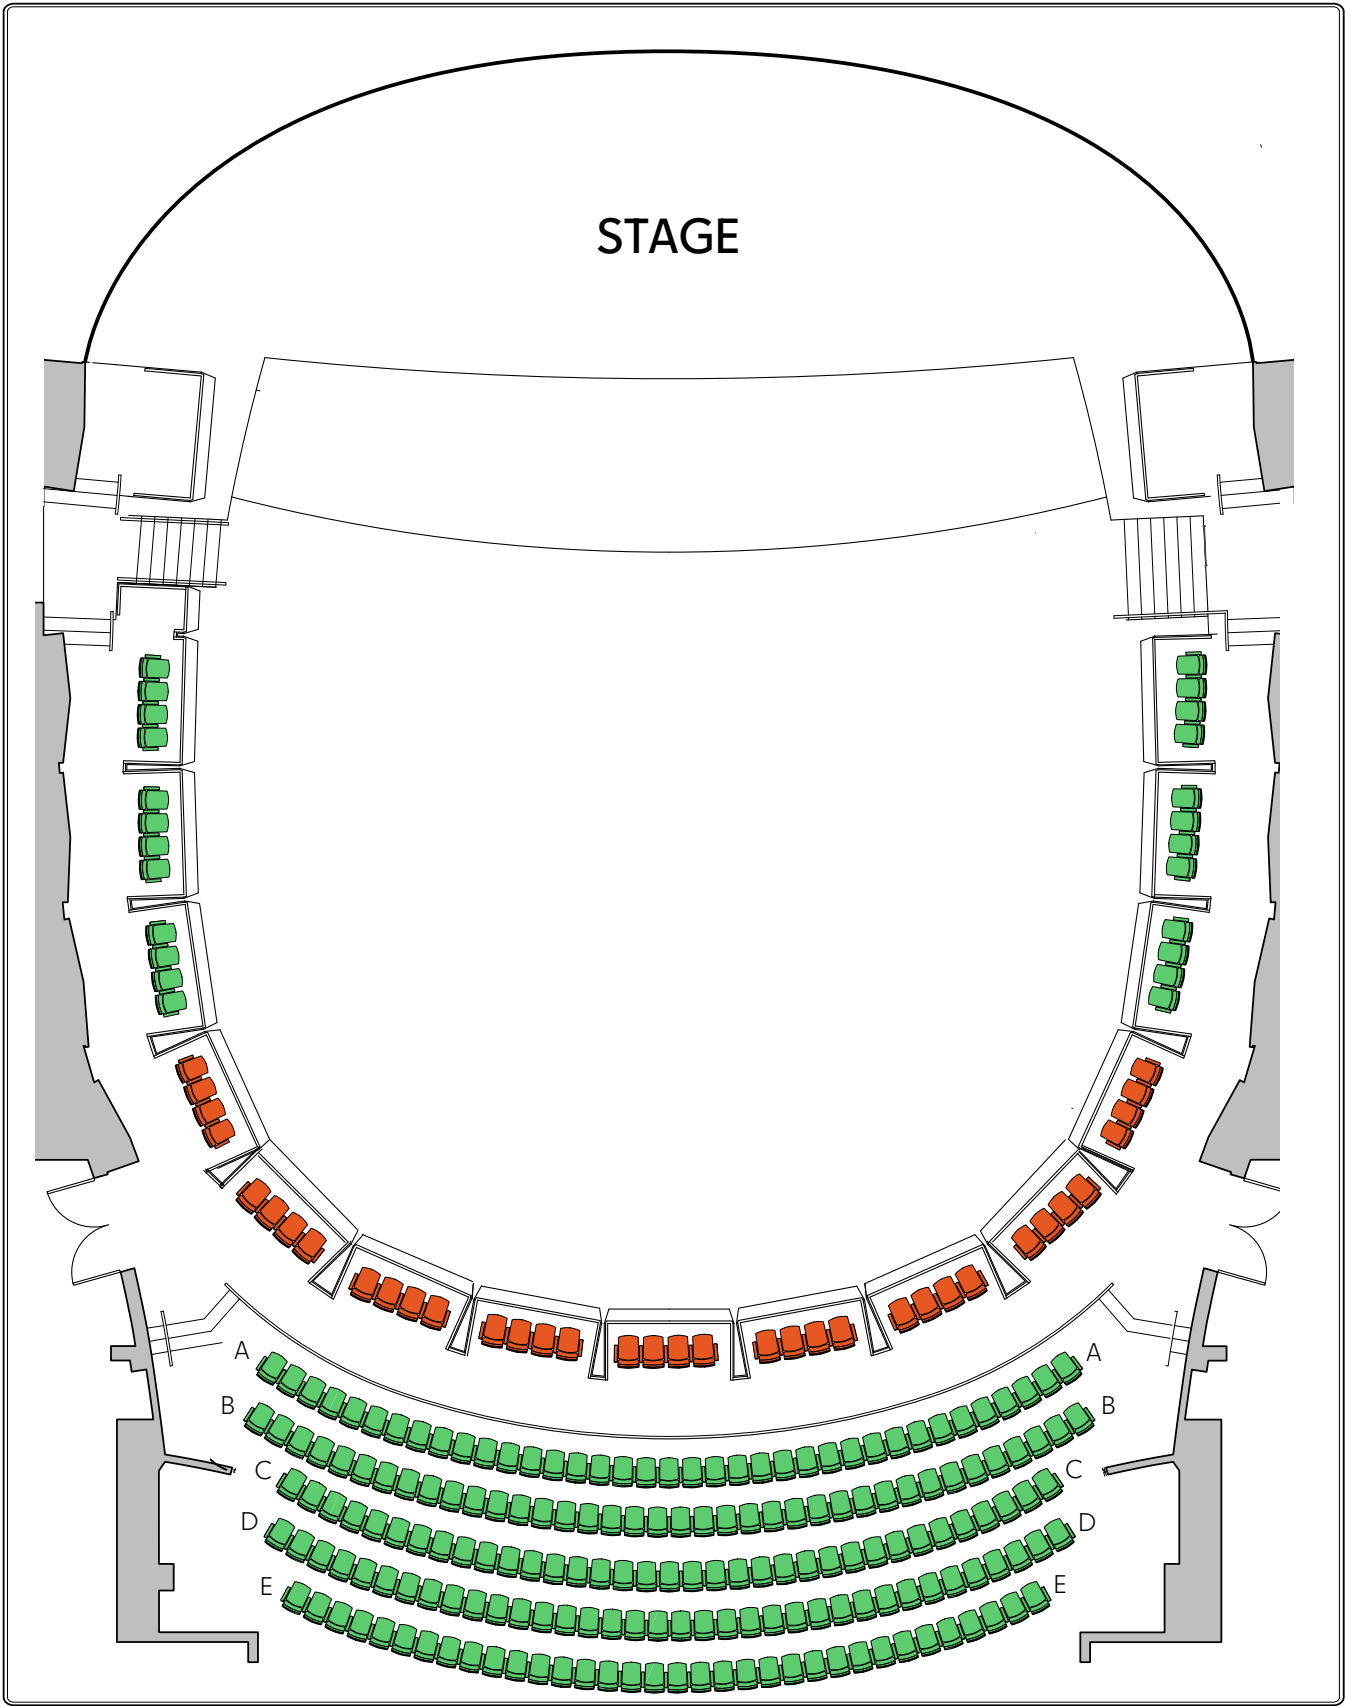

COMEDY
VS **CANCER**
 Memorial Sloan Kettering
 Cancer Center

Orchestra Level

- VIP Table Seat Ticket
- VIP Preferred Ticket
- VIP Ticket
- General Admission Ticket

COMEDY
VS **CANCER**
 Memorial Sloan Kettering
 Cancer Center

Mezzanine Level

- Private Mezzanine Table
- General Admission Ticket
- Balcony Ticket

COMEDY
VS **CANCER**
 Memorial Sloan Kettering
 Cancer Center

Balcony Level

- General Admission Ticket
- Balcony Ticket