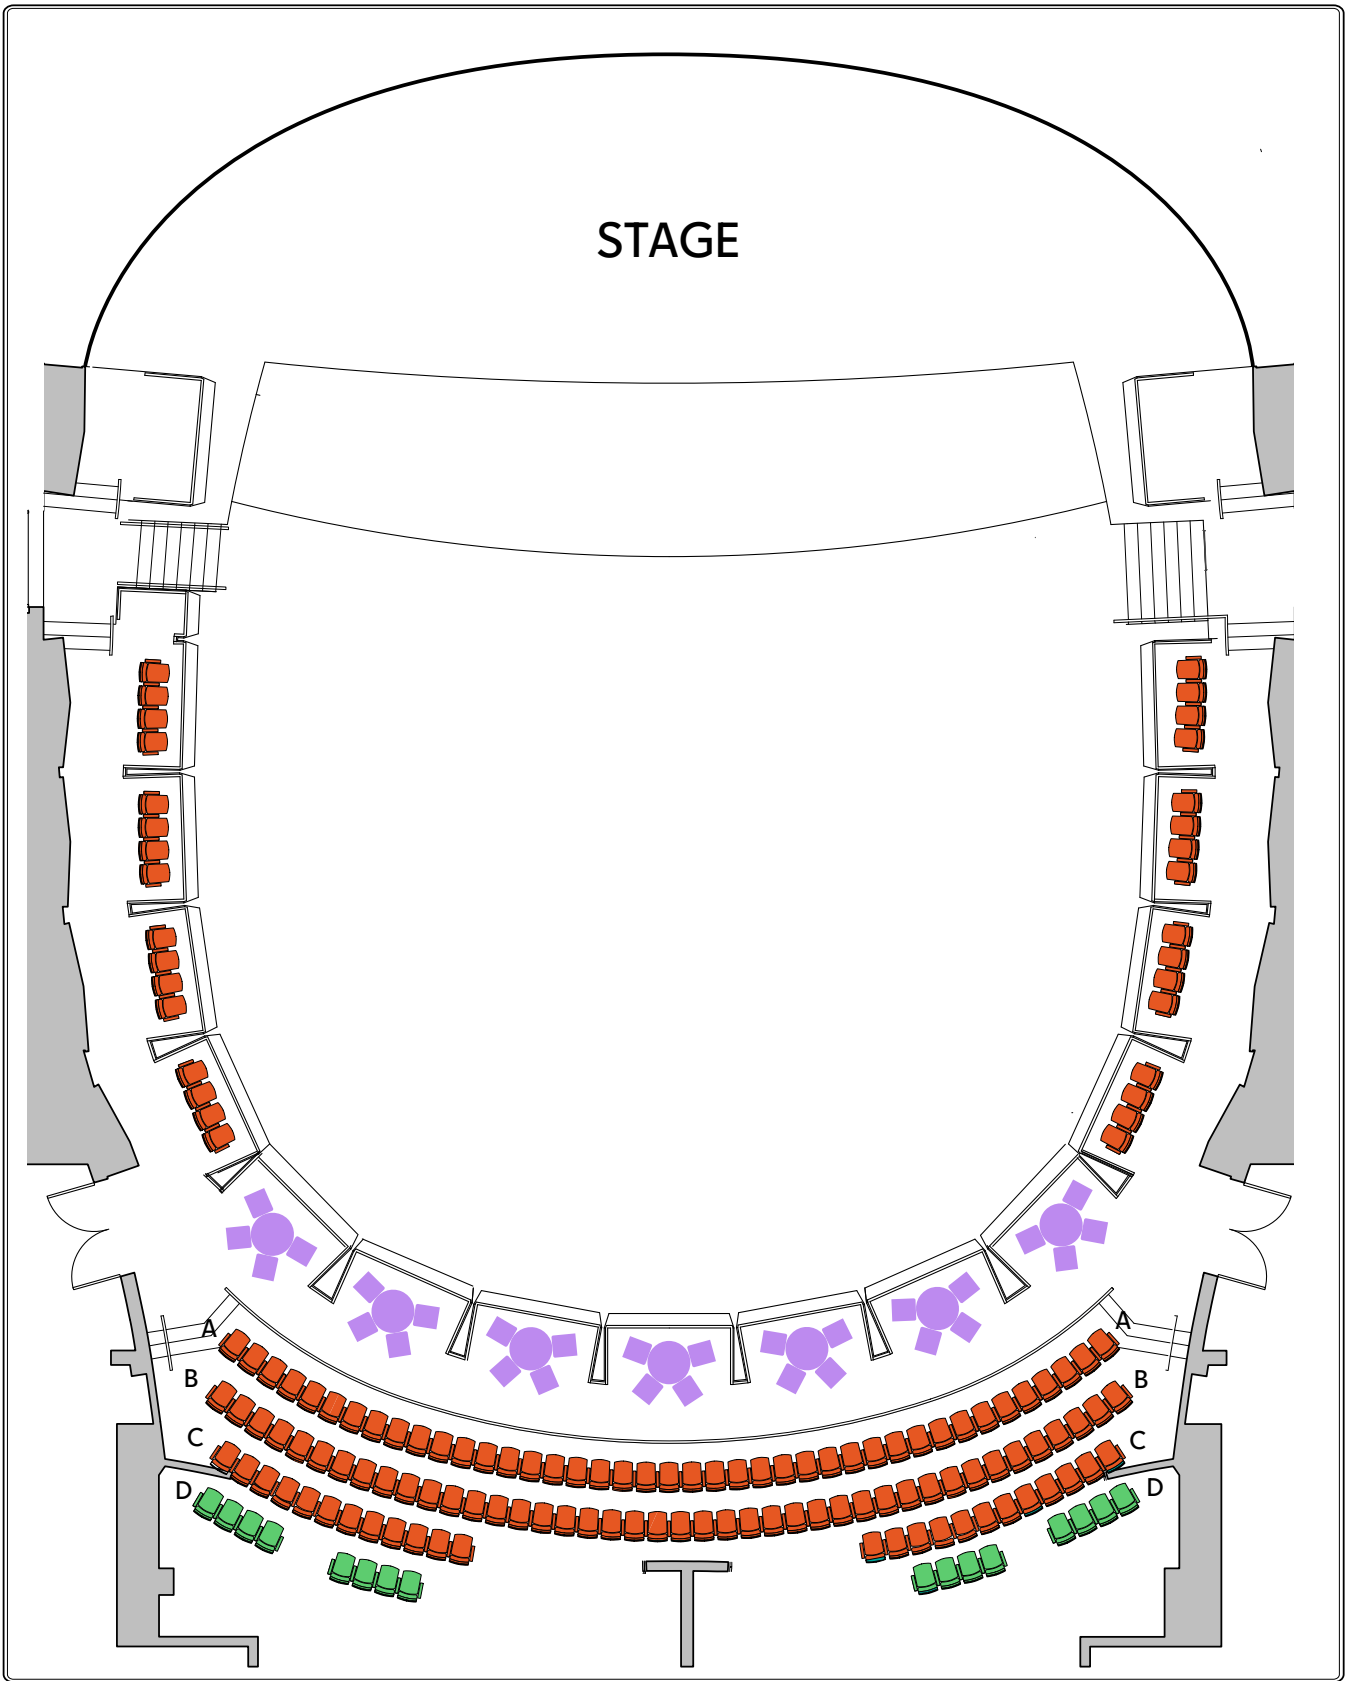

COMEDY
VS **CANCER**
 Memorial Sloan Kettering
 Cancer Center

Orchestra Level

- VIP Table Seat Ticket
- VIP Preferred Ticket
- VIP Ticket
- General Admission Ticket

COMEDY
VS **CANCER**
 Memorial Sloan Kettering
 Cancer Center

Mezzanine Level

- Private Mezzanine Table
- General Admission Ticket
- Balcony Ticket

COMEDY
VS **CANCER**
 Memorial Sloan Kettering
 Cancer Center

Balcony Level

- General Admission Ticket
- Balcony Ticket